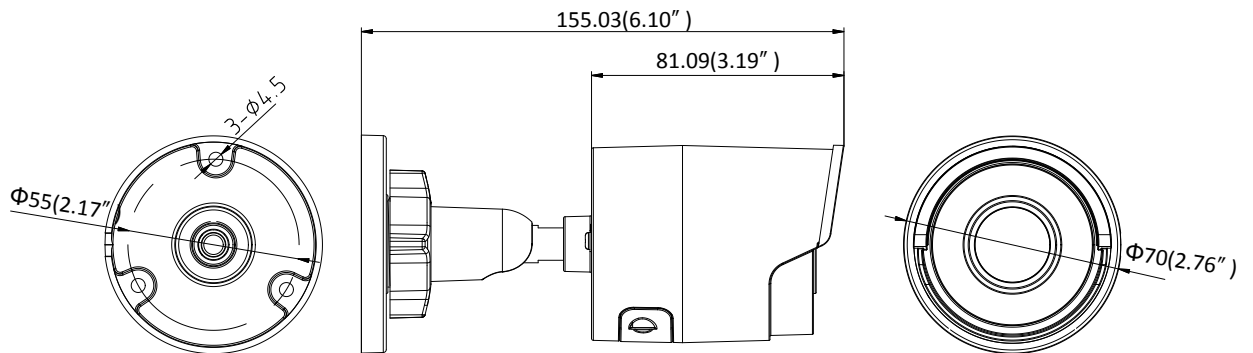

Dimensions

Unit: mm

Accessories

Distributed by