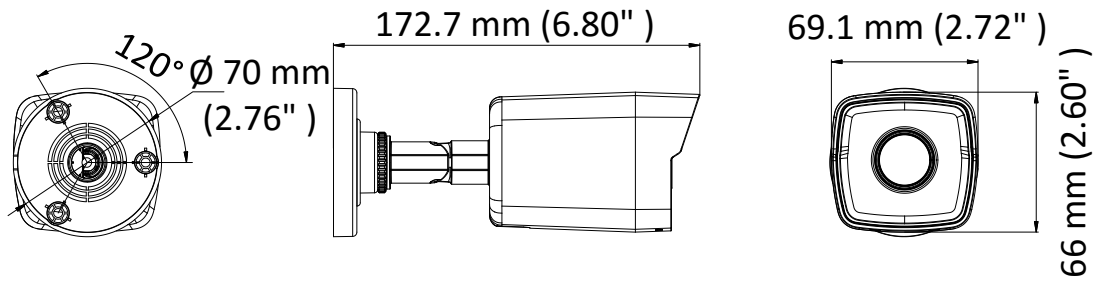

Dimension

Accessory

DRAFT

Distributed by

HIKVISION

Headquarters

No.555 Qianmo Road, Binjiang District,
Hangzhou 310051, China
T +86-571-8807-5998
overseasbusiness@hikvision.com

Hikvision USA
T +1-909-895-0400
sales.usa@hikvision.com

Hikvision Italy
T +39-0438-6902
info.it@hikvision.com

Hikvision Singapore
T +65-6684-4718
sg@hikvision.com

Hikvision Africa
T +27 (10) 0351172
sale.africa@hikvision.com

Hikvision Europe
T +31-23-55-42-770
info.eu@hikvision.com

Hikvision France
T +33(0)1-85-330-450
info.fr@hikvision.com

Hikvision Oceania
T +61-2-8599-4233
salesau@hikvision.com

Hikvision Hong Kong
T +852-2151-1761

Hikvision Middle East
T +971-4-8816086
salesme@hikvision.com

Hikvision Spain
T +34-91-737-16-55
info.es@hikvision.com

Hikvision Canada
T +1-909-895-0400
sales.usa@hikvision.com

Hikvision Russia
T +7-495-669-67-99
saleru@hikvision.com

Hikvision Poland
T +48-22-460-01-50
poland@hikvision.com

Hikvision Korea
T +82-31-731-8841
sales.korea@hikvision.com

Hikvision India
T +91-22-28469900
sales@pramahikvision.com

Hikvision UK
T +01628-902140
support.uk@hikvision.com

Hikvision Brazil
T +55 11 3318-0050
Latam.support@hikvision.com